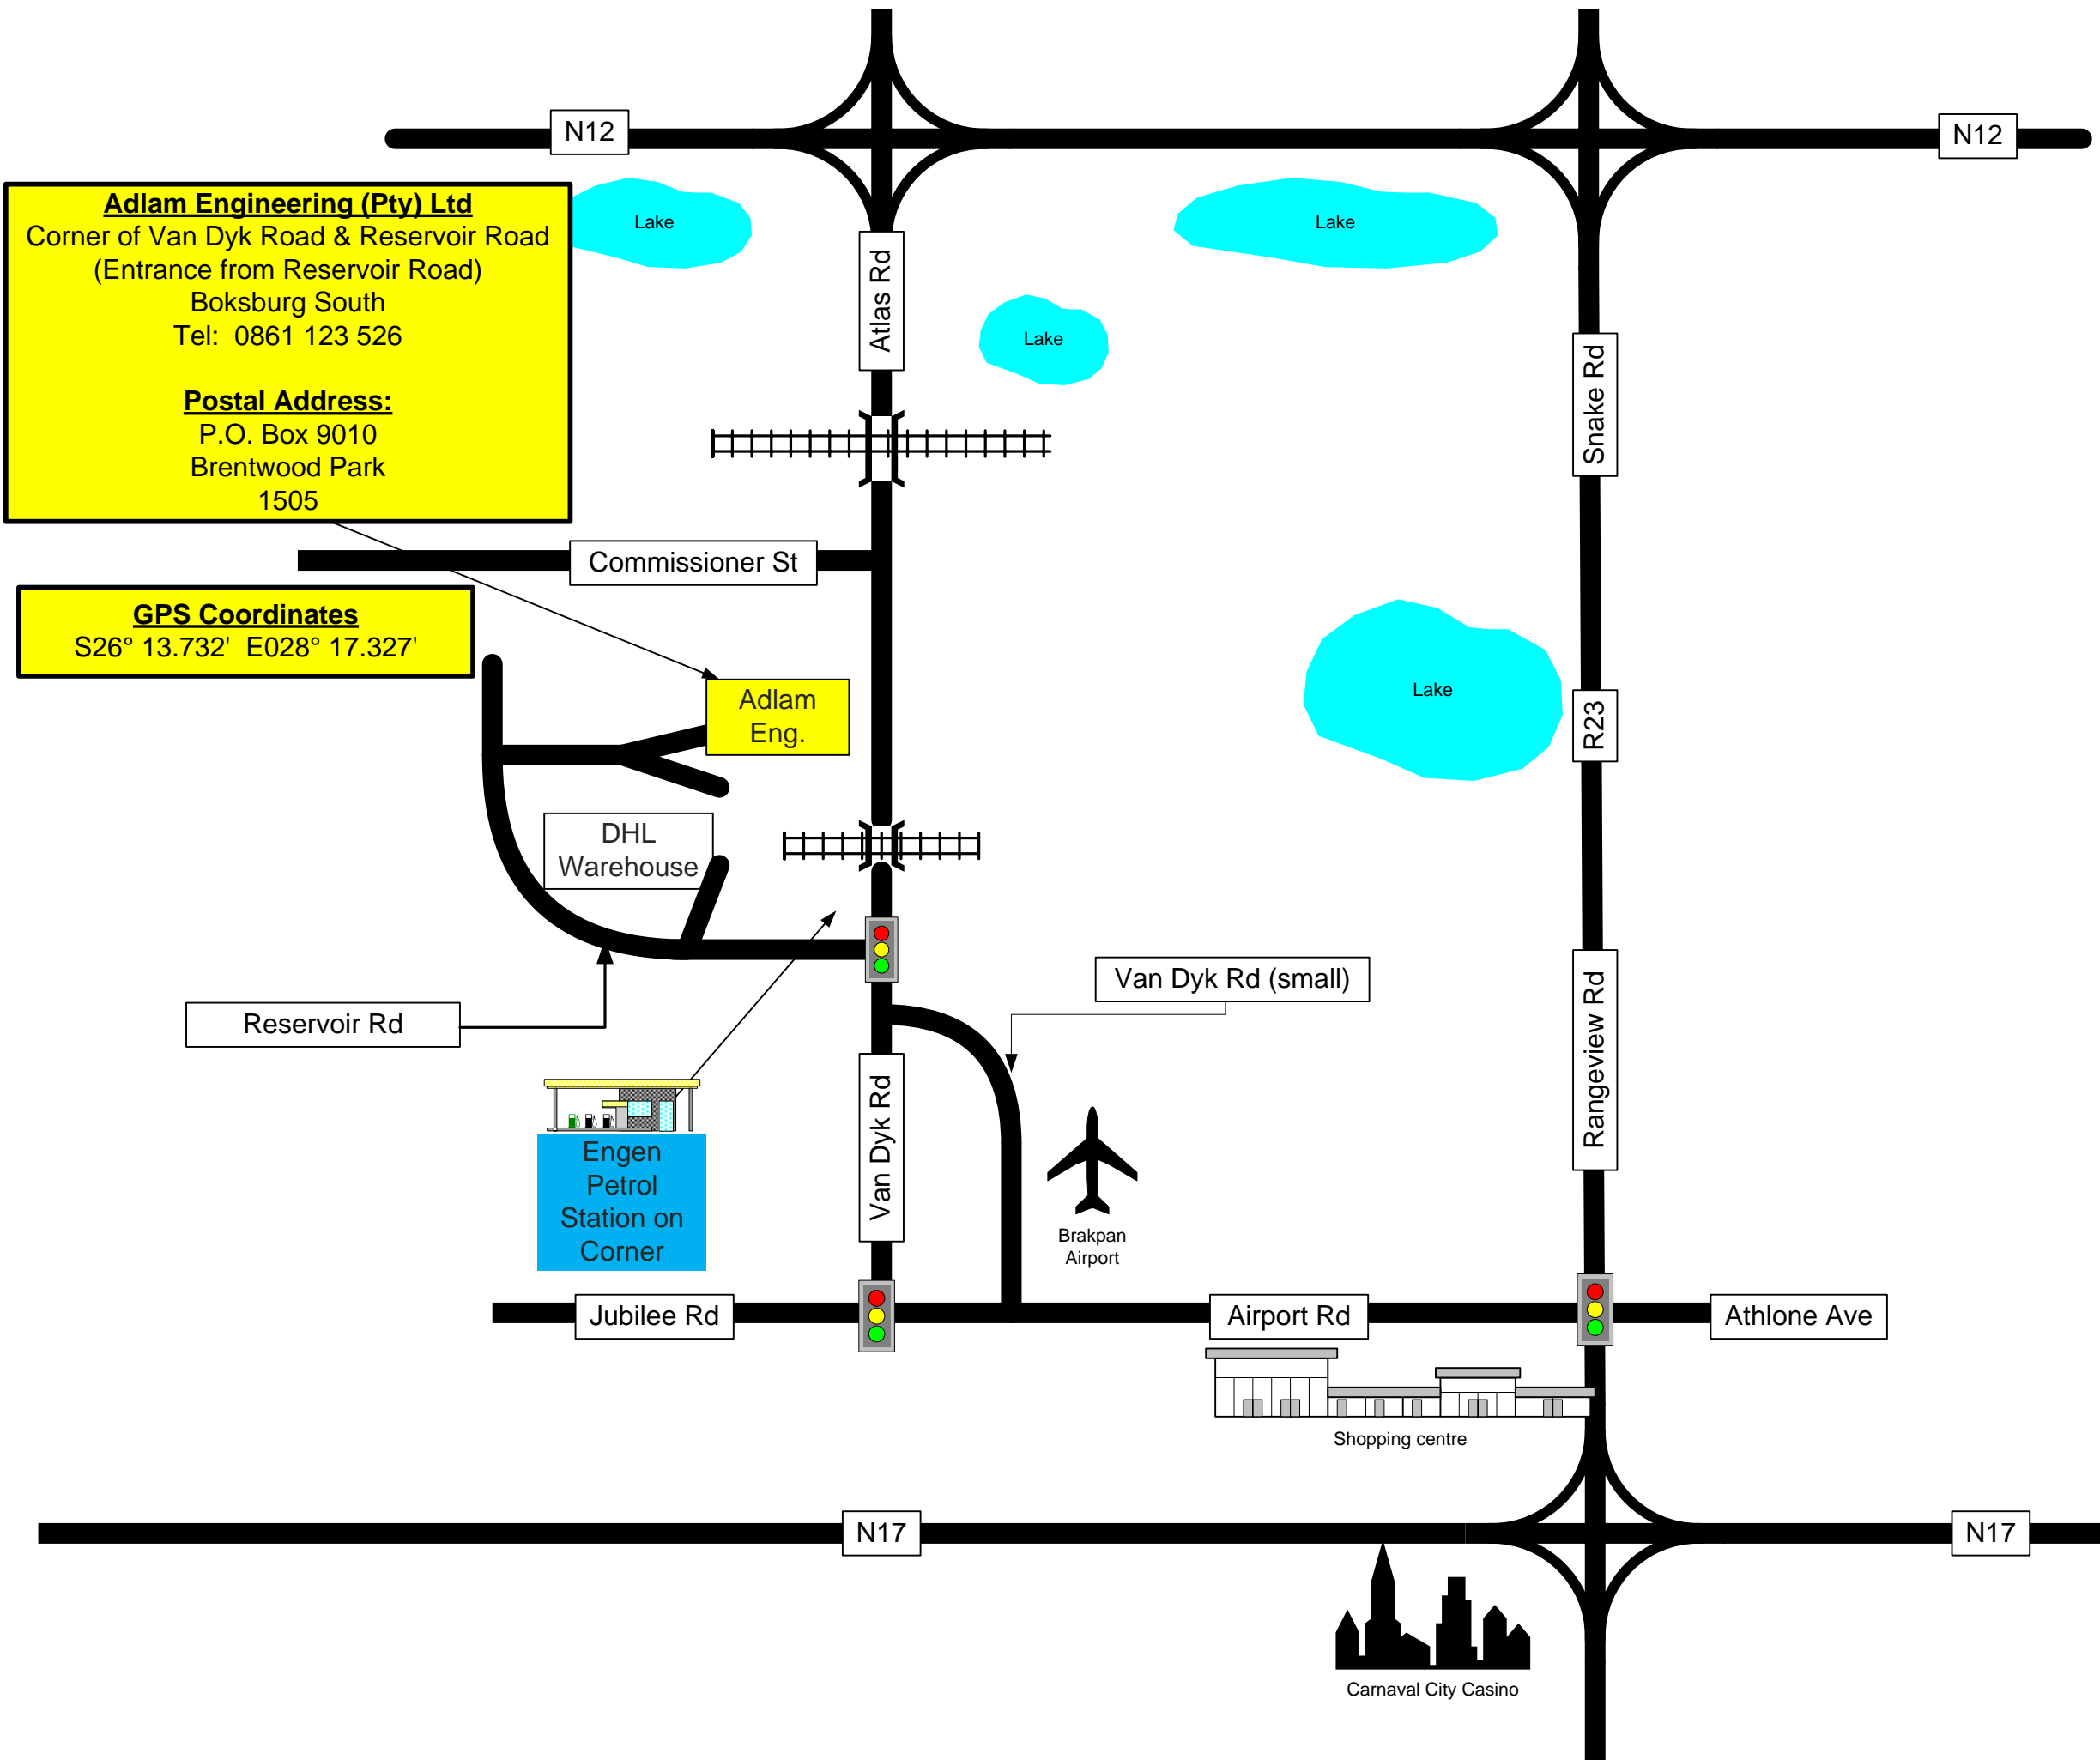

# Map to Adlam Engineering new premises

Rev. 00 (24 April 2009)

**Adlam Engineering (Pty) Ltd**  
Corner of Van Dyk Road & Reservoir Road  
(Entrance from Reservoir Road)  
Boksburg South  
Tel: 0861 123 526

**Postal Address:**  
P.O. Box 9010  
Brentwood Park  
1505

**GPS Coordinates**  
S26° 13.732' E028° 17.327'

Adlam Eng.

DHL Warehouse

Engen Petrol Station on Corner

Brakpan Airport

Shopping centre

Carnaval City Casino